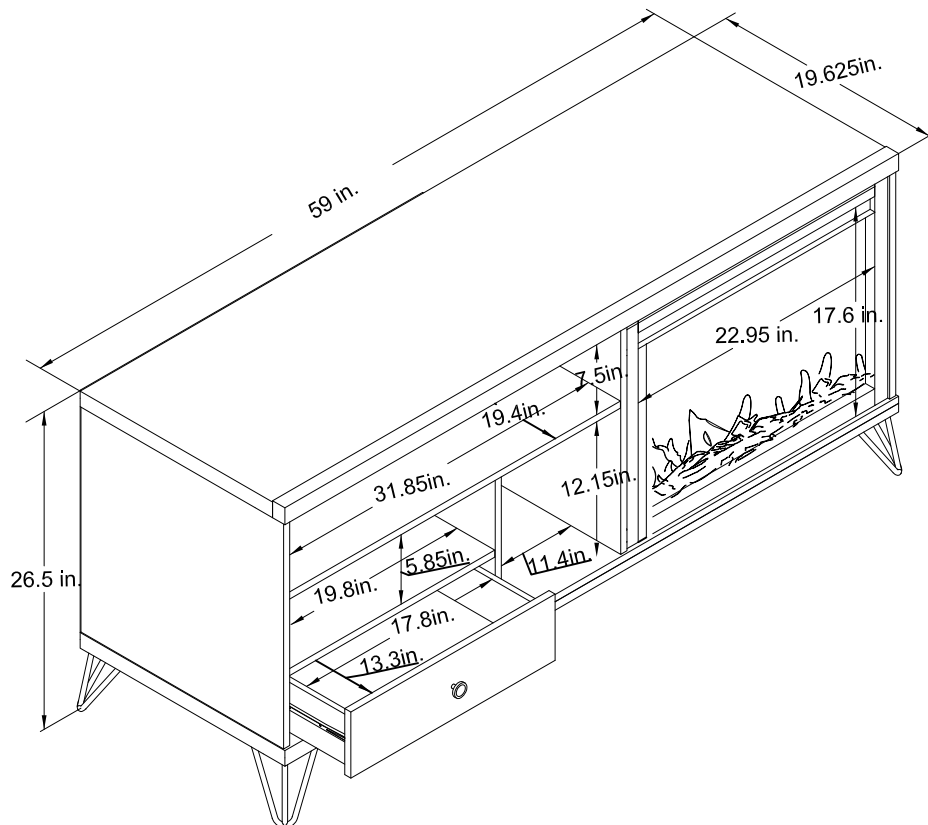

Fireplace TV Stand

Model Number:2027872COM

Finish: Black

OVERALL PRODUCT SIZE(in inches)

Fireplace TV Stand:59"(W)*19.6"(D)*26.5"(H)

MAXIMUM WEIGHT CAPACITIES